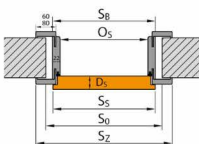

Frame PORTA SYSTEM