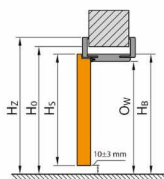

Frame PORTA SYSTEM