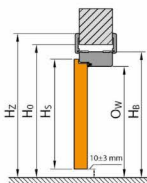

Frame MINIMAX