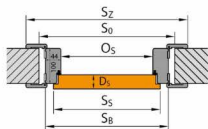

Frame MINIMAX