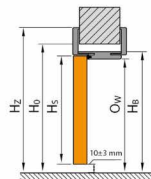

Frame SYSTEM ELEGANCE

Frame Type	Size	S_s	H_s	D_s	S₀	H_s	O_s	O_w	S_b	H_b	S₂ (6)	S₂ (8)	H_z	T_{gw}
With Frames: Minimax 60 mm Minimax 100 mm MDF w naturalnej okleinie	60	644	2030	40	710	2075	602	2016	690	2060	800	-	2115	+20 / +10
	70	744			810		702		790		900	-		
	80	844			910		802		890		1000	-		
	90	944			1010		902		990		1100	-		
	100	1044			1110		1002		1090		1200	-		
With Frame: PORTA SYSTEM, Villardora RETRO*	60	644	2030	40	680	2060	602	2016	646	2038	746	786	angle (9) / (8) 2088 / 2108	+20 / +10
	70	744			780		702		746		846	886		
	80	844			880		802		846		946	986		
	90	944			980		902		946		1046	1086		
	100	1044			1080		1002		1046		1146	1186		
	110	1144			1180		1102		1146		1246	1286		
With Frames: PORTA SYSTEM ELEGANCE, PORTA SYSTEM ELEGANCE 90 degree LEVEL	60	518	2017	40	690	2060 / 2070	602	2016	646	2038 / 2046	-	786	2108 / top panel (20) / (100) 2228/3028	+10 / +10
	70	718			790		702		746		-	886		
	80	818			802		846		-		986			
	90	918			902		946		-		1086			
	100	1018			1090		1002		1046		-	1186		

D_s Door leaf thickness