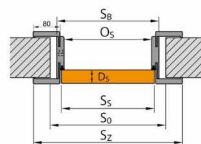

Frame SYSTEM ELEGANCE

Frame Type	Size	S_s	H_s	D_s	S₀	H_s	O_s	O_w	S_b	H_b	S₂ (6)	S₂ (8)	H_z	T_{gw}
With Frames: Minimax 60 mm Minimax 100 mm MDF w naturalnej okleinie	60	644	2030	40	710	2075	602	2016	690	2060	800	-	2115	+20 / +10
	70	744			810		702		790		900	-		
	80	844			910		802		890		1000	-		
	90	944			1010		902		990		1100	-		
	100	1044			1110		1002		1090		1200	-		
With Frame: PORTA SYSTEM, Villardora RETRO*	60	644	2030	40	680	2060	602	2016	646	2038	746	786	angle (9) / (8) 2088 / 2108	+20 / +10
	70	744			780		702		746		846	886		
	80	844			880		802		846		946	986		
	90	944			980		902		946		1046	1086		
	100	1044			1080		1002		1046		1146	1186		
	110	1144			1180		1102		1146		1246	1286		
With Frames: PORTA SYSTEM ELEGANCE, PORTA SYSTEM ELEGANCE 90 degree LEVEL	60	518	2017	40	690	2060 / 2070	602	2016	646	2038 / 2046	-	786	2108 / top panel (20) / (100) 2228/3028	+10 / +10
	70	718			790		702		746		-	886		
	80	818			802		846		-		986			
	90	918			902		946		-		1086			
	100	1018			1090		1002		1046		-	1186		

D_s Door leaf thickness